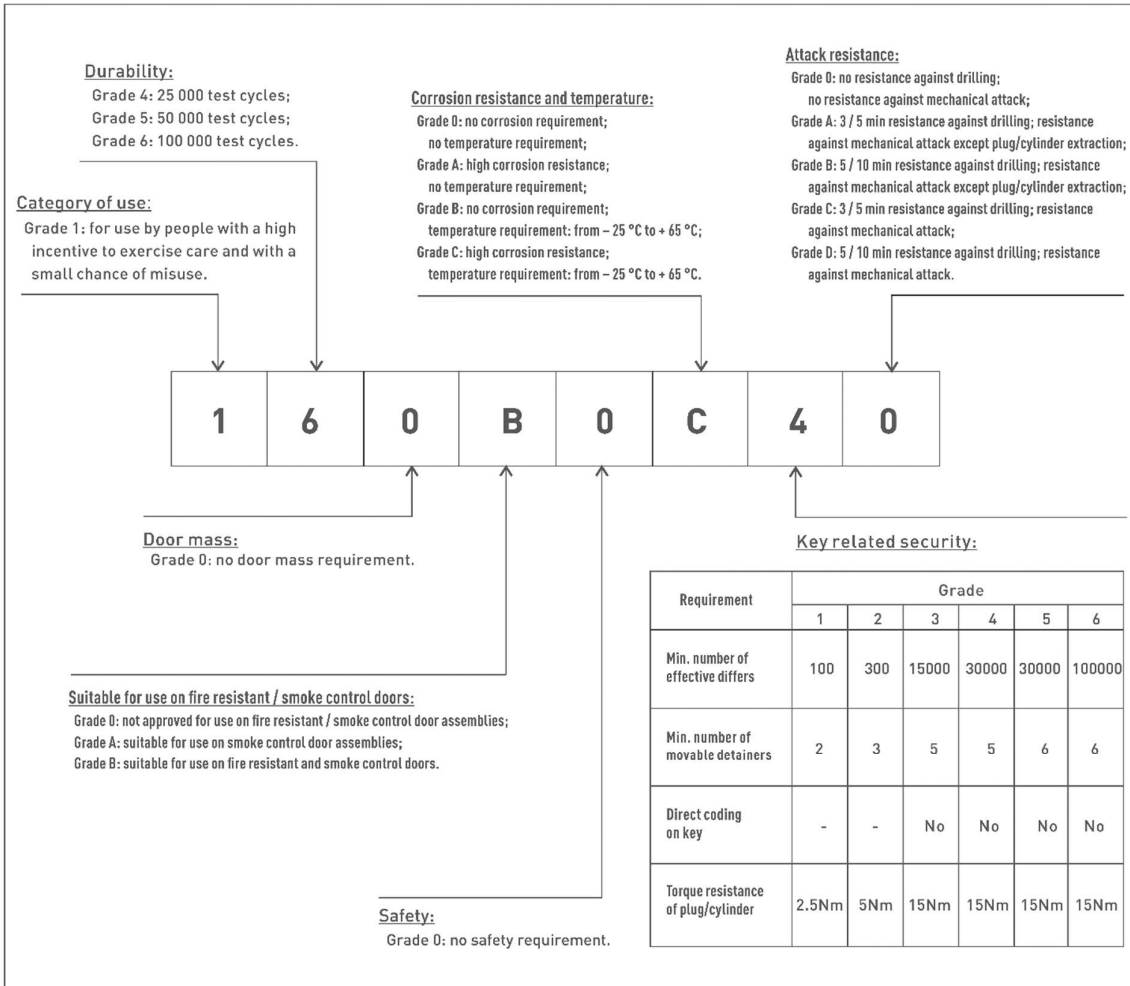

Global Architectural Openings Solutions

**6 Pins Cylinders
DC6**

Contact us:
+44 - 741 5132931
info@gaos-hwd.co.uk
Unit1, Baxter Road
Sheffield S61JF
United Kingdom

Door Cylinders:

DC6 Door cylinder is a 6 pin Euro profile inline Master Key System. Master Key Euro profile cylinders with 6 pins & inline keys for control and convenience. Euro profile cylinder with wide range of length and types with brass keys.

DC6 Cylinders are available in lengths 60, 70, 80mm (other length on request). Half cylinder available in 45mm and 55mm as standard

DC6

DC6-K

DC6-H

Master Keying Cylinder:

Hierarchy Display: A master key open only own group of cylinders and A grand master key open all cylinders.